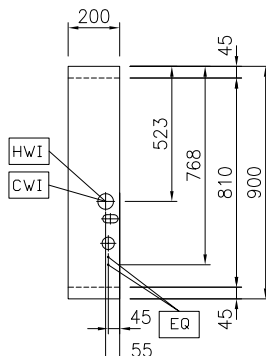

APPROVAL: _____

Front

Water:

Inlet water line size:

589598 (MCEBHBB300) 3/4"

 Incoming Cold/hot Water line
 size:

3/4"

Key Information:

External dimensions, Width: 200 mm

External dimensions, Depth: 900 mm

External dimensions, Height: 800 mm

Net weight: 30 kg

Side

CWI1 = Cold Water inlet 1 (cleaning)

HWI = Hot water inlet

Top