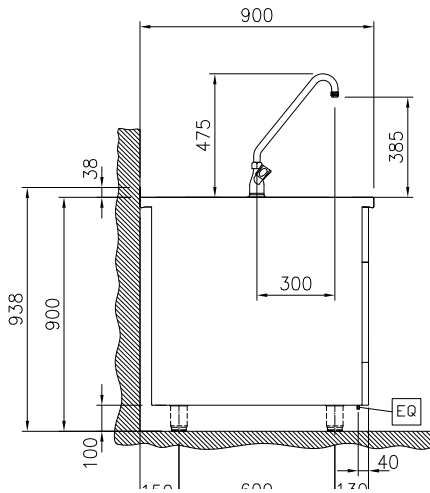

Short Form Specification

Item No. _____

Water mixing tap with knobs for hot and cold water. Unit constructed according to DIN 18860_2 with 20 mm drop nose top and 70 mm recessed plinth. Internal frame for heavy duty sturdiness in stainless steel. 2 mm top in 1.4301 (AISI 304). Flat surface construction, easily cleanable. THERMODUL connection system enables seamless worktop when units are connected and avoids soil penetrating. IPX5 water resistant certification. Configuration: Freestanding, One-side operated with backsplash.

Construction

- 2 mm top in 1.4301 (AISI 304).
- Unit constructed according to DIN 18860_2 with 20 mm drop nose top and 70 mm recessed plinth.
- Flat surface construction with minimal hidden areas to easily clean all surfaces
- Internal frame for heavy duty sturdiness in stainless steel.

APPROVAL: _____

Front

Water:

Inlet water line size:

589598 (MCEBHBB300) 3/4"

 Incoming Cold/hot Water line
 size:

3/4"

Key Information:

External dimensions, Width: 200 mm

External dimensions, Depth: 900 mm

External dimensions, Height: 800 mm

Net weight: 30 kg

Side

CWI1 = Cold Water inlet 1 (cleaning)

HWI = Hot water inlet

Top