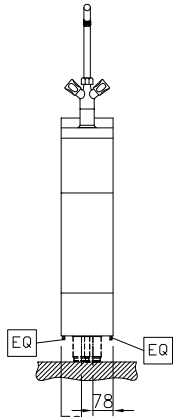

Short Form Specification

Item No. _____

Water mixing tap with knobs for hot and cold water. Unit constructed according to DIN 18860_2 with 20 mm drop nose top and 70 mm recessed plinth. Internal frame for heavy duty sturdiness in stainless steel. 2 mm top in 1.4301 (AISI 304). Flat surface construction, easily cleanable. THERMODUL connection system enables seamless worktop when units are connected and avoids soil penetrating. IPX5 water resistant certification. Configuration: Freestanding, One-side operated with backsplash.

Main Features

- Water mixing unit for hot and cold water.
- IPX5 water resistance certification.
- All major components may be easily accessed from the front.
- THERMODUL connection system creates a seamless work top when units are connected to each other thus avoiding soil penetrating vital components and facilitating the removal of units in case of replacement or service.
- Large stainless steel tap.

APPROVAL: _____

Front

Water:

Inlet water line size:

589598 (MCEBHBB300) 3/4"

 Incoming Cold/hot Water line
 size:

3/4"

Key Information:

External dimensions, Width: 200 mm

External dimensions, Depth: 900 mm

External dimensions, Height: 800 mm

Net weight: 30 kg

Side

CWI1 = Cold Water inlet 1 (cleaning)

HWI = Hot water inlet

Top